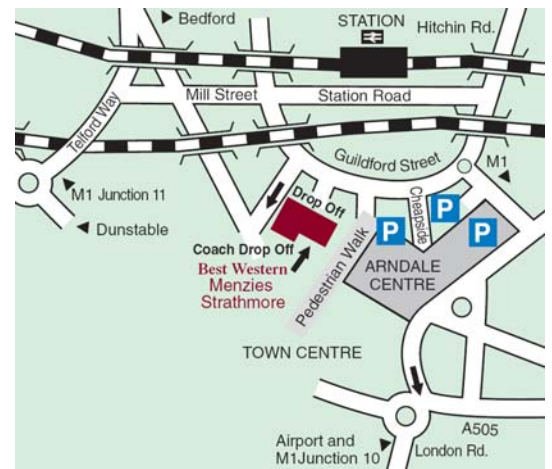

- Rail: Luton Railway Station – less than 0.5 miles
- Air: Luton Airport – 2 miles
- Motorway: M1 – 3 miles