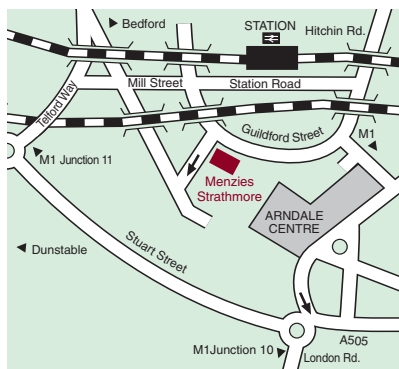

Location

Road: Exit M1 at J10 and turn onto Spur Rd J10A. At the first roundabout take the second exit towards the Airport, pass Capability Green at the next two roundabouts turn left passing Vauxhall Sports Centre on your left hand side. Go straight over the next two roundabouts bringing you into Windmill Rd. At the big roundabout, go straight into St Mary's Rd: you now have a church on your left handside. At the traffic lights go straight up to the mini roundabout. Turn left into Guilford Street and proceed to the traffic lights, go straight over and approximately 100 yards on your left hand side is a blind entrance into the Library NCP Car Park. Drive up the ramp and you will see the Menzies Strathmore on your right hand side. Parking is available on any level and the hotel entrance is located through the second floor exit.

Menzies Strathmore's city centre location, close proximity to Luton Airport, and easy access to rural countryside makes it a great choice for both business and leisure guests. Places of interest located nearby are: