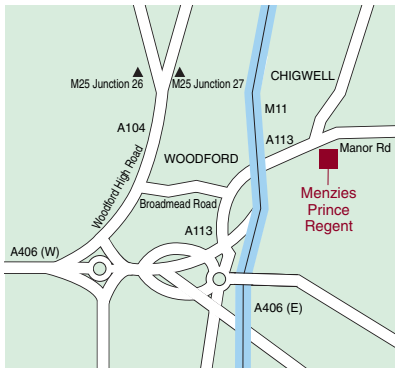

Location

Road: Located in Woodford Bridge, the hotel is ideally situated for travel into the city or the West End and also benefits from excellent access to the M25 and the home counties.

If coming into London from the Home Counties it is advisable to exit the M25 at J26 and then continue through Loughton and Chigwell as opposed to taking the M11.

Rail: Woodford underground station is 1 mile.

Air: Stansted Airport is 30 miles from the hotel, Heathrow Airport is 40 miles from the hotel and Gatwick Airport is 75 miles from the hotel.

Menzies Prince Regent

Central Reservations

0845 850 3013

www.menzieshotels.co.uk

- Corporate Travel
- Meetings and Events
- Weddings and Celebrations
- Leisure Breaks

The Hotel

Conveniently located just two miles from the M11, eight miles from junction 26 of the M25 and only 30 miles from Stansted Airport, the Menzies Prince Regent is a stylish hotel offering four-star standards of facilities and service.