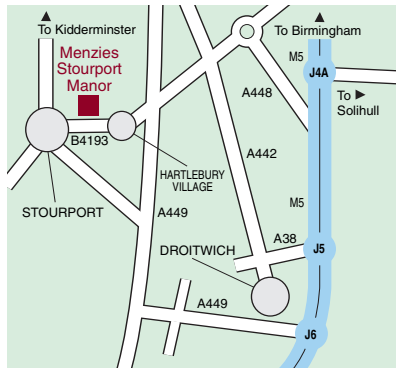

## Location

## Menzies Stourport Manor

WORCESTERSHIRE

**Road:** The hotel is located near Kidderminster on the outskirts of Stourport on Severn just 12 miles from the M5.

Exit the motorway at J6 and follow A449 towards Kidderminster. Take B4193 sign posted towards Stourport, continue through Hartlebury Village bearing right at the White Hart Public House, the hotel is situated approximately one mile ahead on the right hand side.

**Air:** Birmingham International Airport is 26 miles from the hotel.

Places of interest located nearby are:

- West Midlands Safari and Leisure Park
- Worcester Cathedral
- Severn Valley Railway