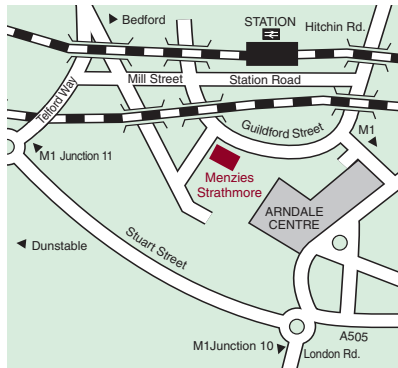

Location

Road: Exit M1 at J10 and turn onto Spur Rd J10A. At the first roundabout take the second exit towards the Airport, pass Capability Green at the next two roundabouts turn left passing Vauxhall Sports Centre on your left hand side. Go straight over the next two roundabouts bringing you into Windmill Rd. At the big roundabout, go straight into St Mary's Rd: you now have a church on your left handside. At the traffic lights go straight up to the mini roundabout. Turn left into Guildford Street and proceed to the traffic lights, go straight over and approximately 100 yards on your left hand side is a blind entrance into the Library NCP Car Park. Drive up the ramp and you will see the Menzies Strathmore on your right hand side. Parking is available on any level and the hotel entrance is located through the second floor exit.

Rail: London to Luton less than 30 minutes.

Air: From London/Luton Airport (2 miles).

MenziesStrathmore

Arndale Centre • Luton • Bedfordshire • LU1 2TR

Tel: 01582 734 199 • Fax: 01582 402 528

Email: strathmore@menzieshotels.co.uk

Menzies Strathmore's city centre location, close proximity to Luton Airport, and easy access to rural countryside makes it a great choice for both business and leisure guests. Places of interest located nearby are:

- Woburn Abbey
- Whipsnade Zoo